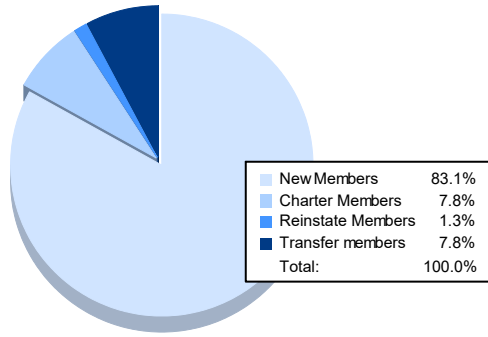

Year	New Clubs	Dropped Clubs	Gain/ Loss Clubs	New Members	Charter Members	Reinstate Members	Transfer Members	Total Member Added	Total Members Dropped	Gain/ Loss Members
2016-2017	0	0	0	69	0	6	7	82	125	-43
2017-2018	3	1	2	82	68	4	9	163	159	4
2018-2019	0	4	-4	80	11	4	7	102	173	-71
2019-2020	2	0	2	63	56	4	8	131	112	19
2020-2021	0	4	-4	64	6	1	6	77	150	-73
Average	1	2	-1	72	28	4	7	111	144	-33

Membership Composition June 2021 Cumulative

Gender Composition June 2021 Cumulative