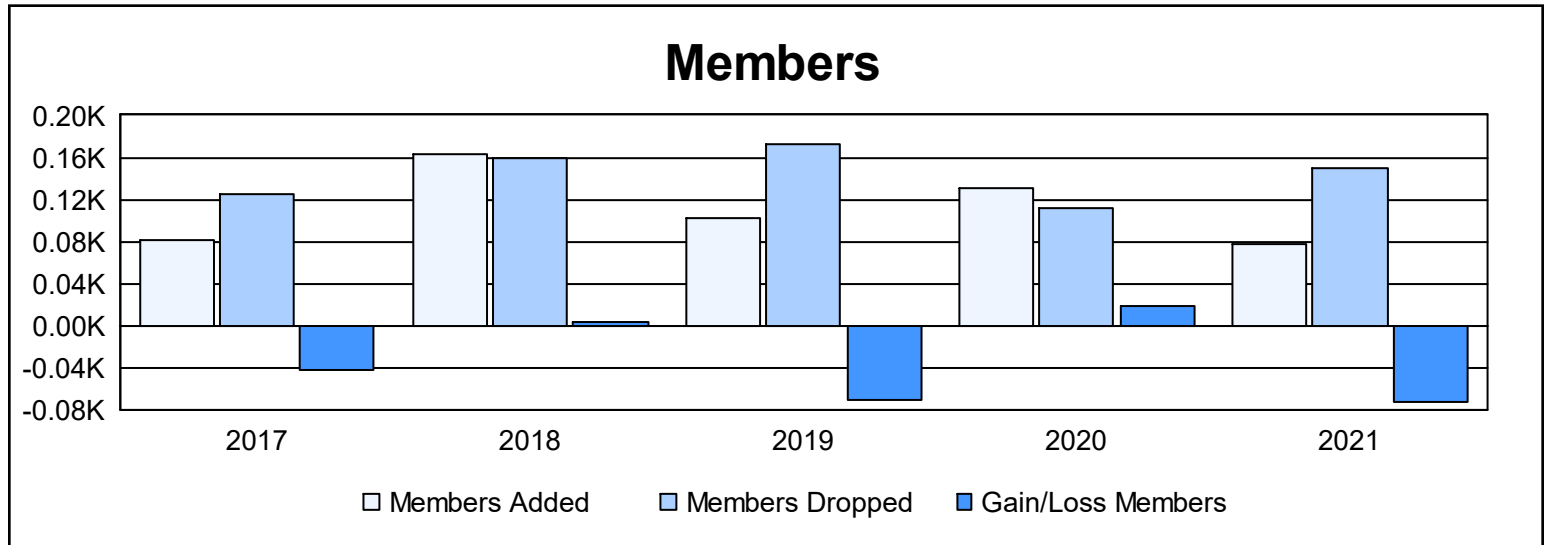

Year	New Clubs	Dropped Clubs	Gain/ Loss Clubs	New Members	Charter Members	Reinstate Members	Transfer Members	Total Member Added	Total Members Dropped	Gain/ Loss Members
2016-2017	0	0	0	69	0	6	7	82	125	-43
2017-2018	3	1	2	82	68	4	9	163	159	4
2018-2019	0	4	-4	80	11	4	7	102	173	-71
2019-2020	2	0	2	63	56	4	8	131	112	19
2020-2021	0	4	-4	64	6	1	6	77	150	-73
Average	1	2	-1	72	28	4	7	111	144	-33

Membership Composition June 2021 Cumulative

Gender Composition June 2021 Cumulative